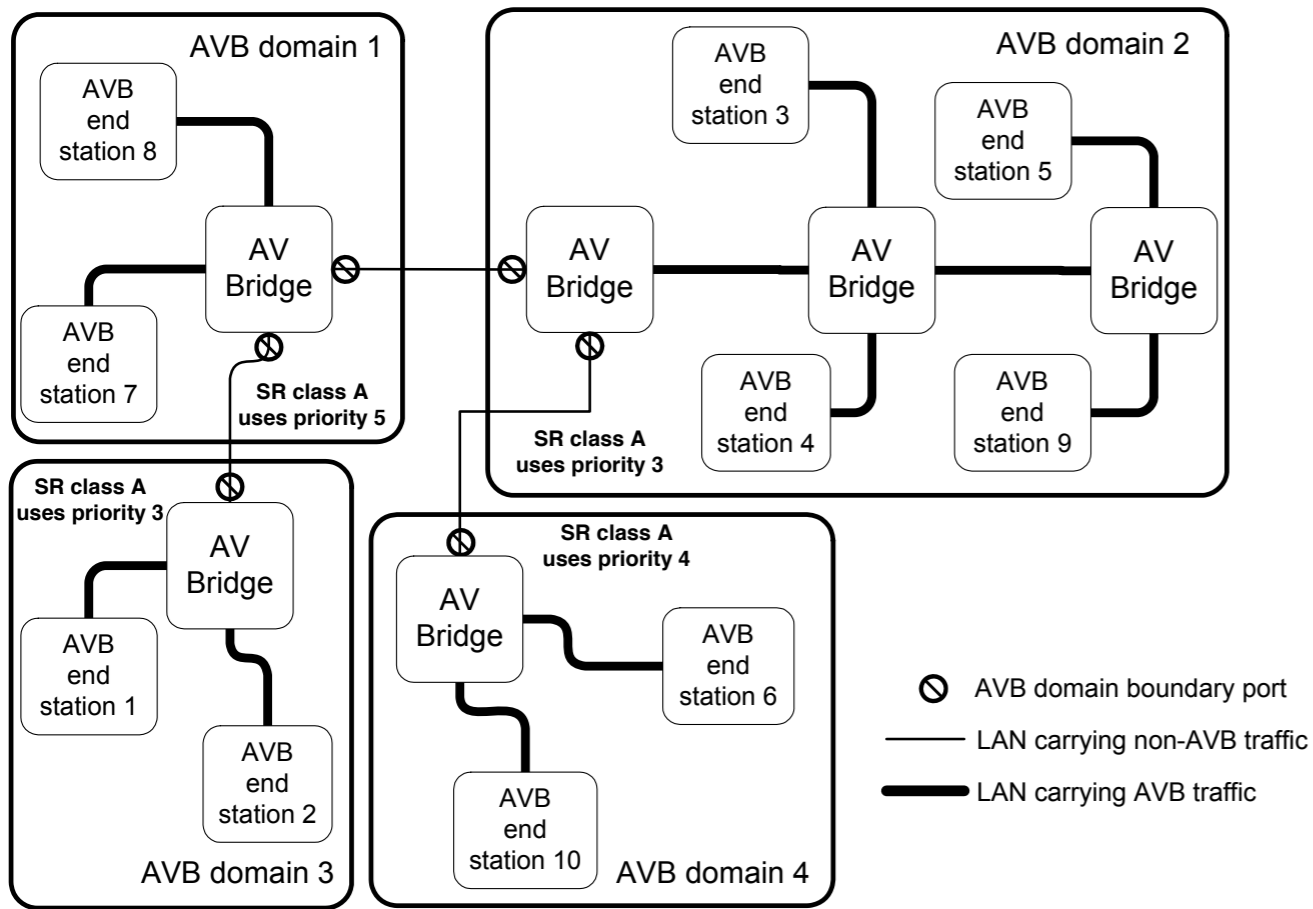

AVB Domain Boundaries

Ashley Butterworth
Apple Inc.

Class A and Class B Domains

Assuming that all entities are in the same 802.1AS domain

A 1722.1 Controller attached somewhere on the network want's to which entities can be connected to each other

Figure 5-3—AVB domain boundaries created by different SR class A priorities

Figure 5-4—AVB domain boundaries created by different SR class B priorities

from 802-1ba-d2-5