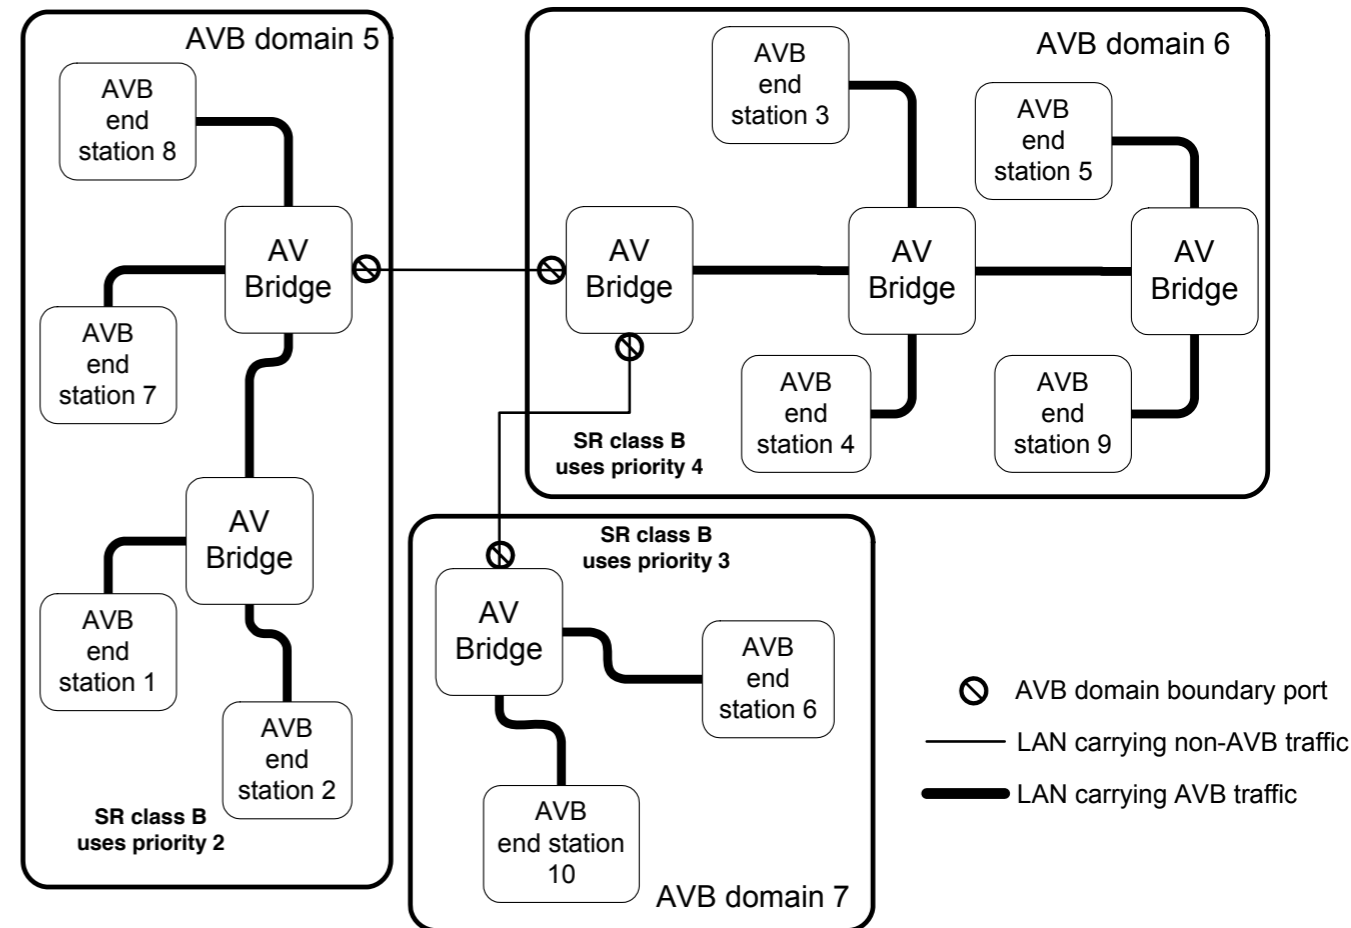

AVB Domain Boundaries

Ashley Butterworth
Apple Inc.

Class A and Class B Domains

Assuming that all entities are in the same 802.1AS domain

A 1722.1 Controller attached somewhere on the network want's to which entities can be connected to each other

Figure 5-3—AVB domain boundaries created by different SR class A priorities

Figure 5-4—AVB domain boundaries created by different SR class B priorities

from 802-1ba-d2-5