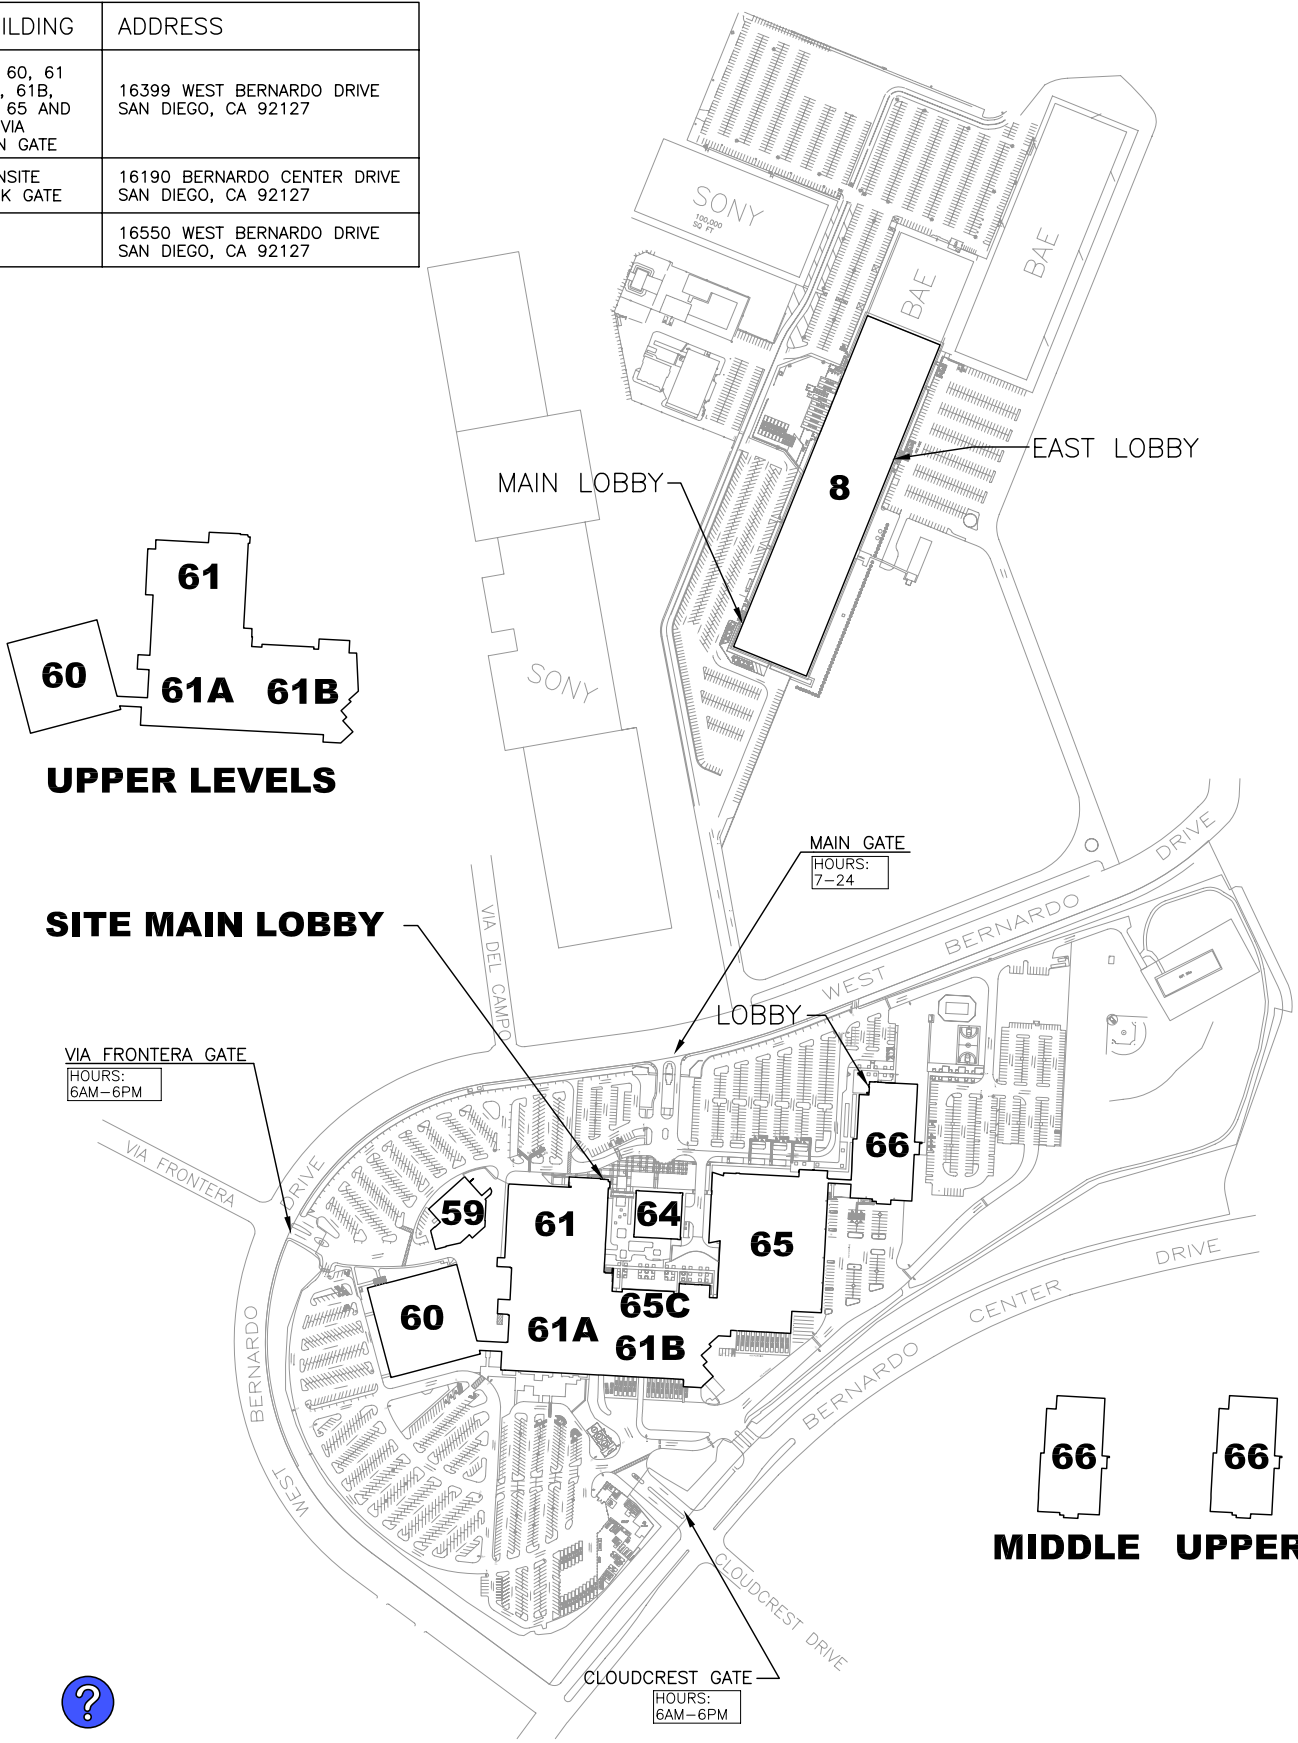

BUILDING	ADDRESS
59, 60, 61 61A, 61B, 64, 65 AND 66 VIA MAIN GATE	16399 WEST BERNARDO DRIVE SAN DIEGO, CA 92127
MAINSITE BACK GATE	16190 BERNARDO CENTER DRIVE SAN DIEGO, CA 92127
8	16550 WEST BERNARDO DRIVE SAN DIEGO, CA 92127

UPPER LEVELS

SITE MAIN LOBBY

MIDDLE UPPER

HP SAN DIEGO SITE

NOT TO SCALE

As of 6/3/05 © 12:00