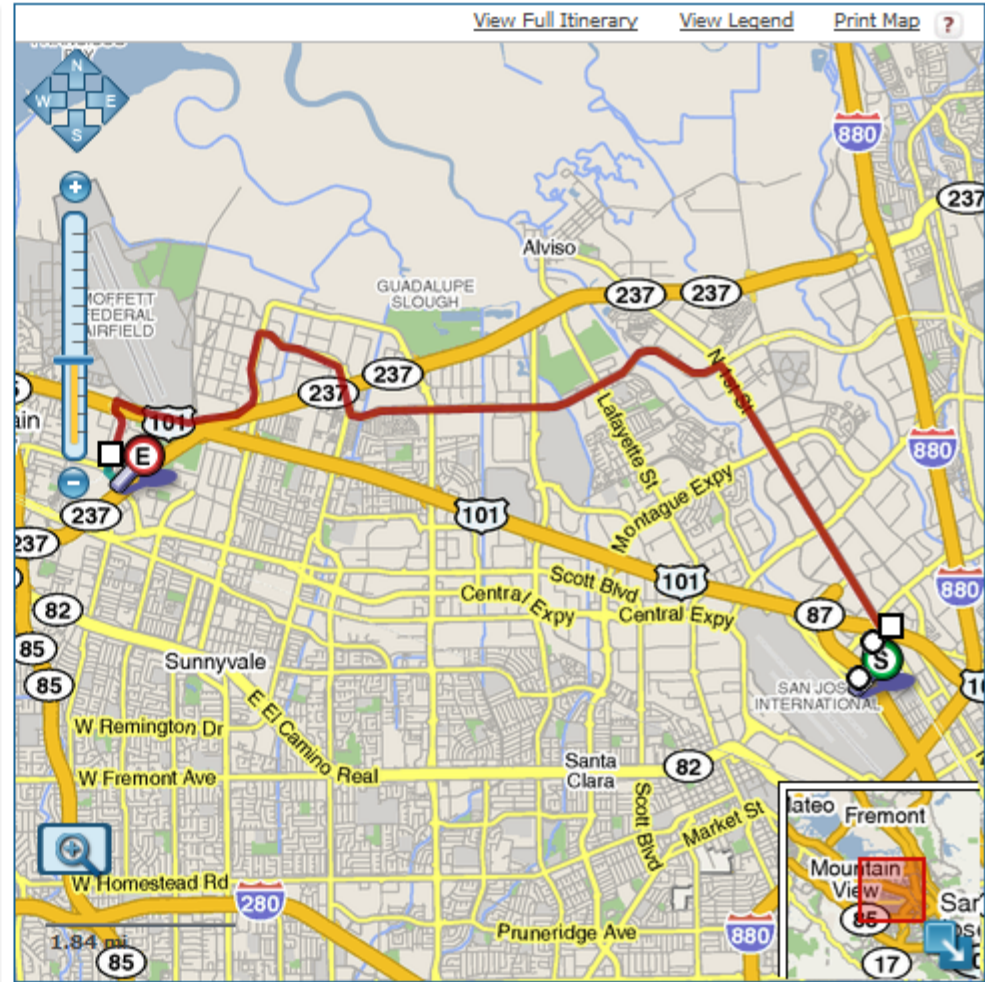

Summaries	Fare	Length	Depart	Arrive	Walk	Modes
Trip 1	\$1.25	01:10	7:20am	8:30am	00:04	
Trip 2	\$2.00	01:02	7:32am	8:34am	00:07	
Trip 3	\$2.00	00:58	7:51am	8:49am	00:07	
Trip 4	\$2.00	00:58	8:06am	9:04am	00:07	

[Earlier Trips](#) [Later Trips](#) [First Trip of the Day](#) [Last Trip of the Day](#)

[Trip 2 - Transit Trip Itinerary](#)
[Print](#)

Depart: 7:32am **Arrive:** 8:34am

- [Walk to Airport And Terminal B](#) - (1 min walk) [+](#)
- Santa Clara VTA - 10 - towards 1st And Metro, ...** - Fare [Schedule](#)
 7:33am - **Board**, E Corner of [Airport And Terminal B](#) (next scheduled: 7:52am)
 - Stop ID 60011 [Real-Time Departures](#)
 7:35am - **Off Board**, N Corner of [Technology And Metro](#). (2 min ride)
- [Walk to North First And Metro, San Jose](#) - (2 min walk) [+](#)
- Santa Clara VTA - 902 - towards Evelyn And Cas...** - Fare \$ 2.00 [Schedule](#)
 7:48am - **Board**, [North First And Metro, San Jose](#) (next scheduled: 8:03am)
 - Stop ID 64753 [Real-Time Departures](#)
 8:28am - **Off Board**, [Tasman And Middlefield, Mountain View](#) (40 min ride)
[Permanent Evelyn Station Closure Begins March 16, 2015](#)
- [Walk to 690 E Middlefield Rd, Mountain View](#) - (4 min walk) [+](#)

[Feedback](#)
[E-mail](#)

[Reverse Trip](#) [Onward Trip](#) [Revise Search](#) [New Search](#)

[View Full Itinerary](#)
[View Legend](#)
[Print Map](#)

Map Legend

Symbols

- Trip Start
- Trip End
- Bus Route
- Rail Line
- Ferry Route
- Bus Stop
- Rail Station
- Ferry Landing

Walking Symbols

- Walking Path