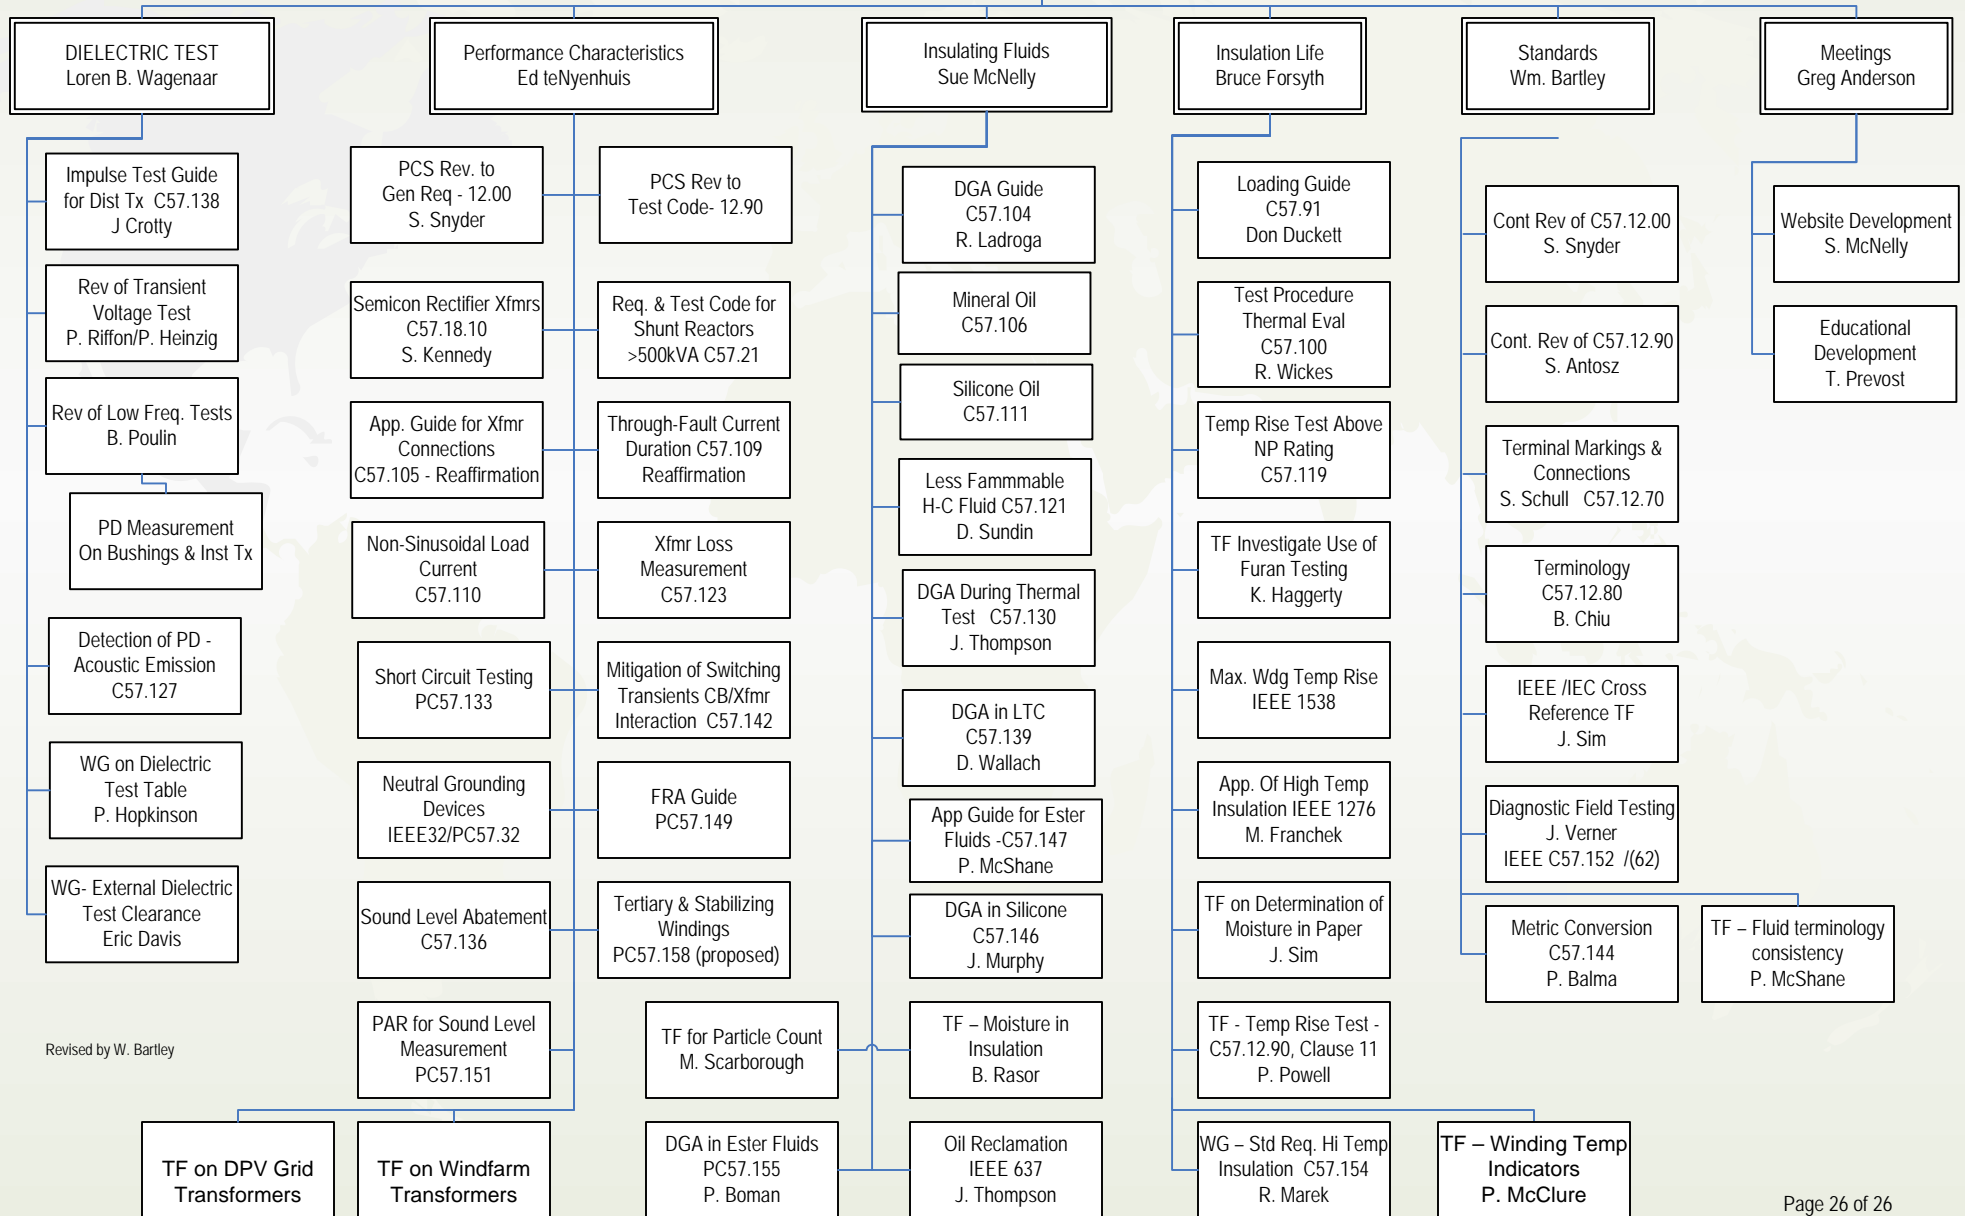

IEEE/PES Transformers Committee
 Chair: Bill Chiu
 Vice Chair: Don Platts Secretary: Stephen Antosz Treas: Greg Anderson
 Past Chair: J. Ed Smith Std. Coordinator: Bill Bartley

Revised 3/11/2012

Revised by W. Bartley