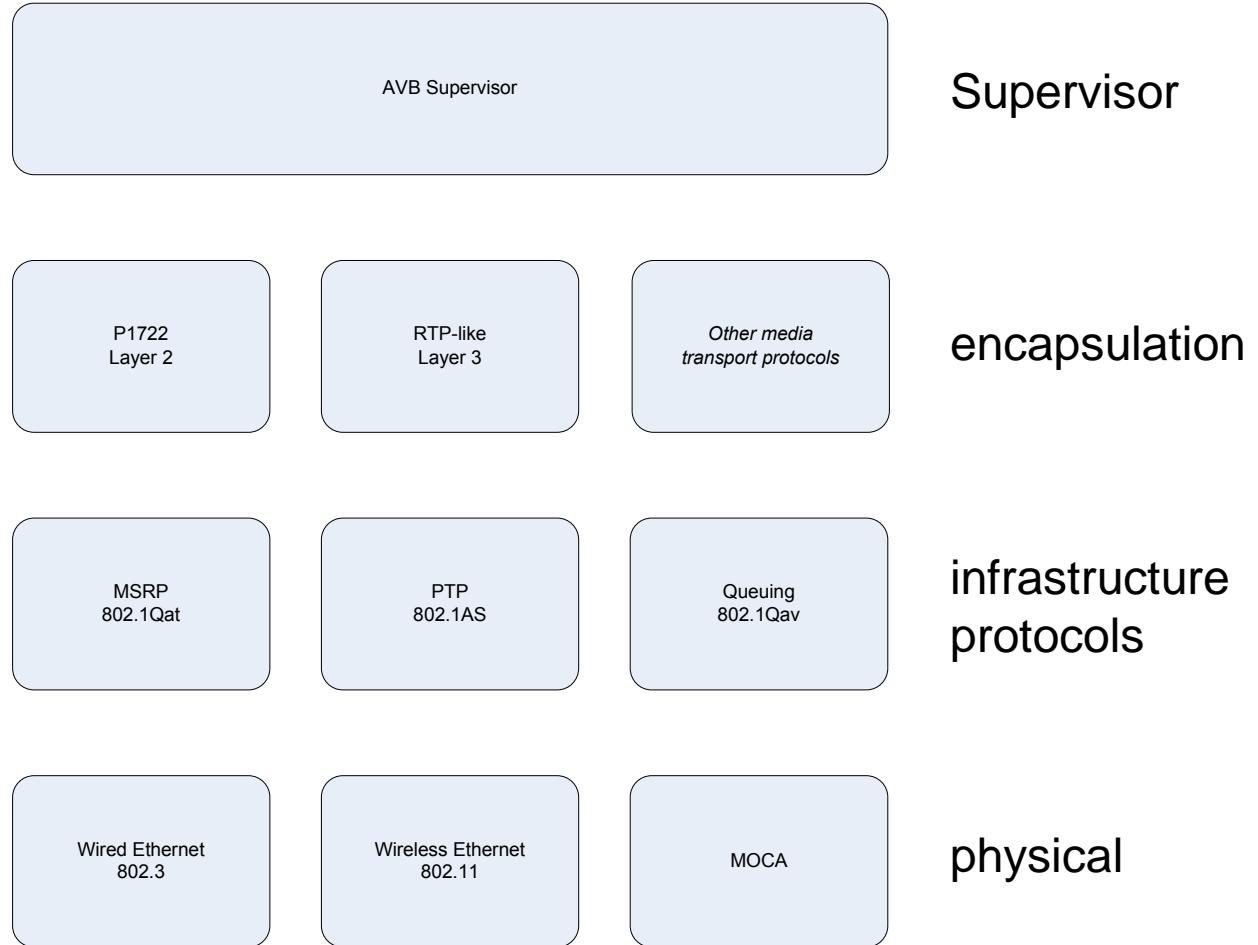

ASI I/F to AVB Supervisor

Craig Gunther
Harman Pro
December 6, 2007 Fremont, CA

Pieces & Parts

P1722 Hardware/Software Interfaces