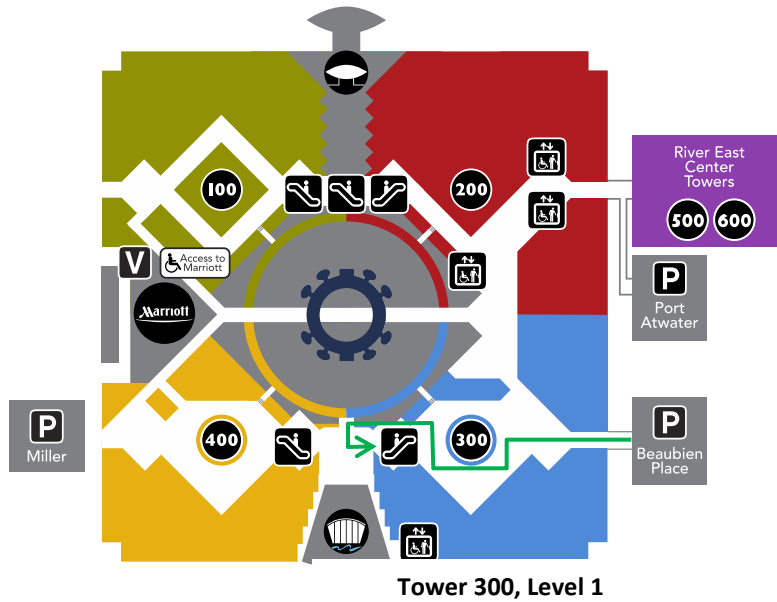

## Directions from Beaubien Place Garage to GM Learning Center

**Baubien Place Garage**  
(Tower 300, Level 1)

*Take the Tower 300 escalator up to Level 2.*

**GM Learning Center**  
(Between Towers 200 and 300, Level 2)

*From the Level 2 escalator in Tower 300, veer LEFT. At the first LEFT, enter the glass circulation ring, and then turn RIGHT. Take the first RIGHT into the GM Learning Center.*