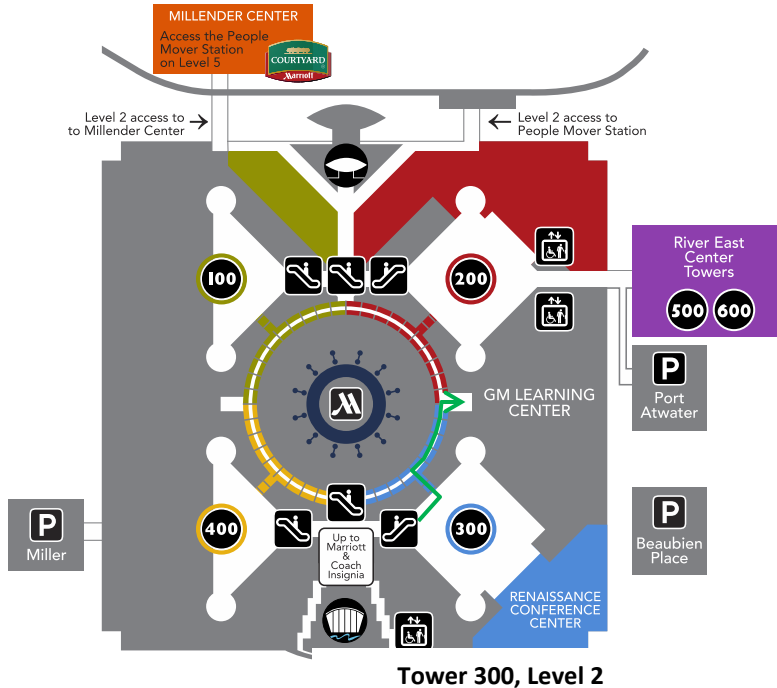

## Directions from Beaubien Place Garage to GM Learning Center

**Baubien Place Garage**  
(Tower 300, Level 1)

*Take the Tower 300 escalator up to Level 2.*

**GM Learning Center**  
(Between Towers 200 and 300, Level 2)

*From the Level 2 escalator in Tower 300, veer LEFT. At the first LEFT, enter the glass circulation ring, and then turn RIGHT. Take the first RIGHT into the GM Learning Center.*